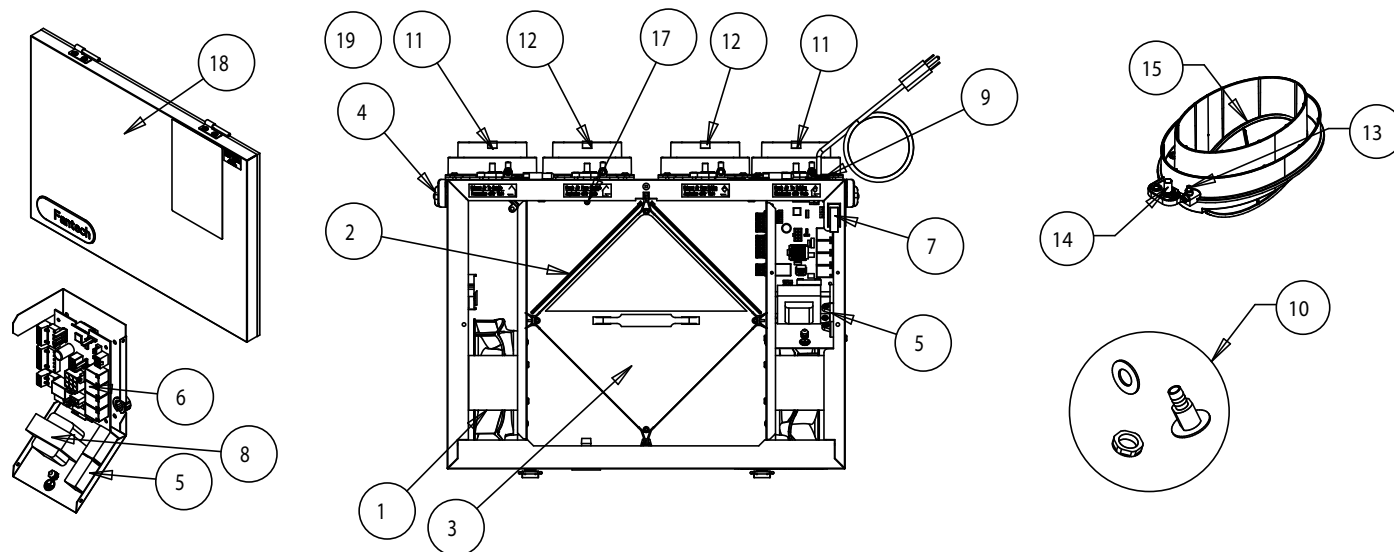

## Energy Recovery Ventilator

BOM #	Description	VER 100 (99285)
1	R2E 175 Radical, Rep. Kit	427638
2	Electrostatic Filters Kit	405577
3	Heat Recovery Cell 8.5" x 8.5" x 12"	427928
4	Wing Screw 10-32	412070
5	Capacitors 6uF	411222
6	Kit,PCB Replacement,Board,AC	422677
7	Door Switch	410867
8	Auto-Transformer	411963
9	Control Switch	410213
10	Kit Drain Plug	40315
11	Collar 5", Oval, w/Stop	412826
12	Collar 5", Oval, wo/Stop	412827
13	Screw, Set, Slotted, 8-32 x 5/16"	412836
14	Cap, w/Tab, Plastic, Tapered	412839
15	Damper, 5", Oval	412831
17	Temperature Probe	40286
18	Door Assembly (Metal hinges)	426619
	Kit, Chain	404261
	Kit, Wall Bracket	409720
	Wiring Diagram	422576
	Installation Manual	427926